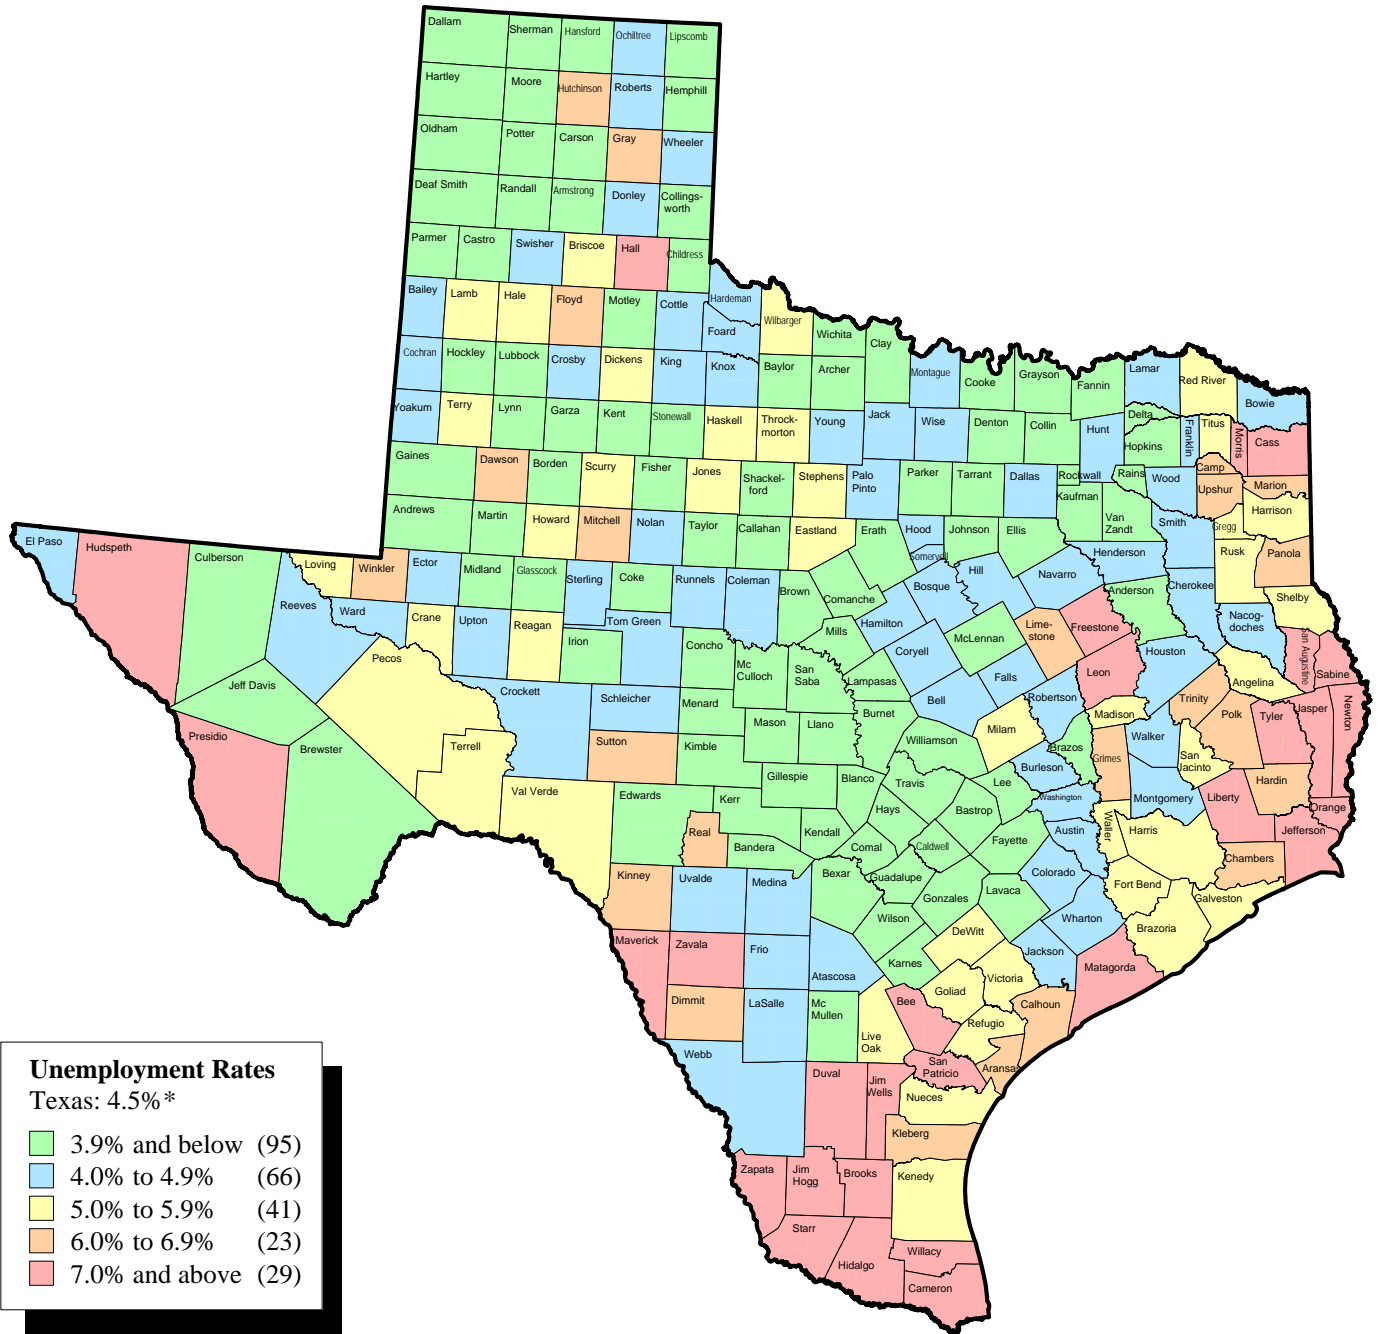

Unemployment Rates by County

April 2017

Source: Local Area Unemployment Statistics (LAUS) Program *Not Seasonally Adjusted
Prepared by the Labor Market and Career Information Department, TWC (5/19/2017)