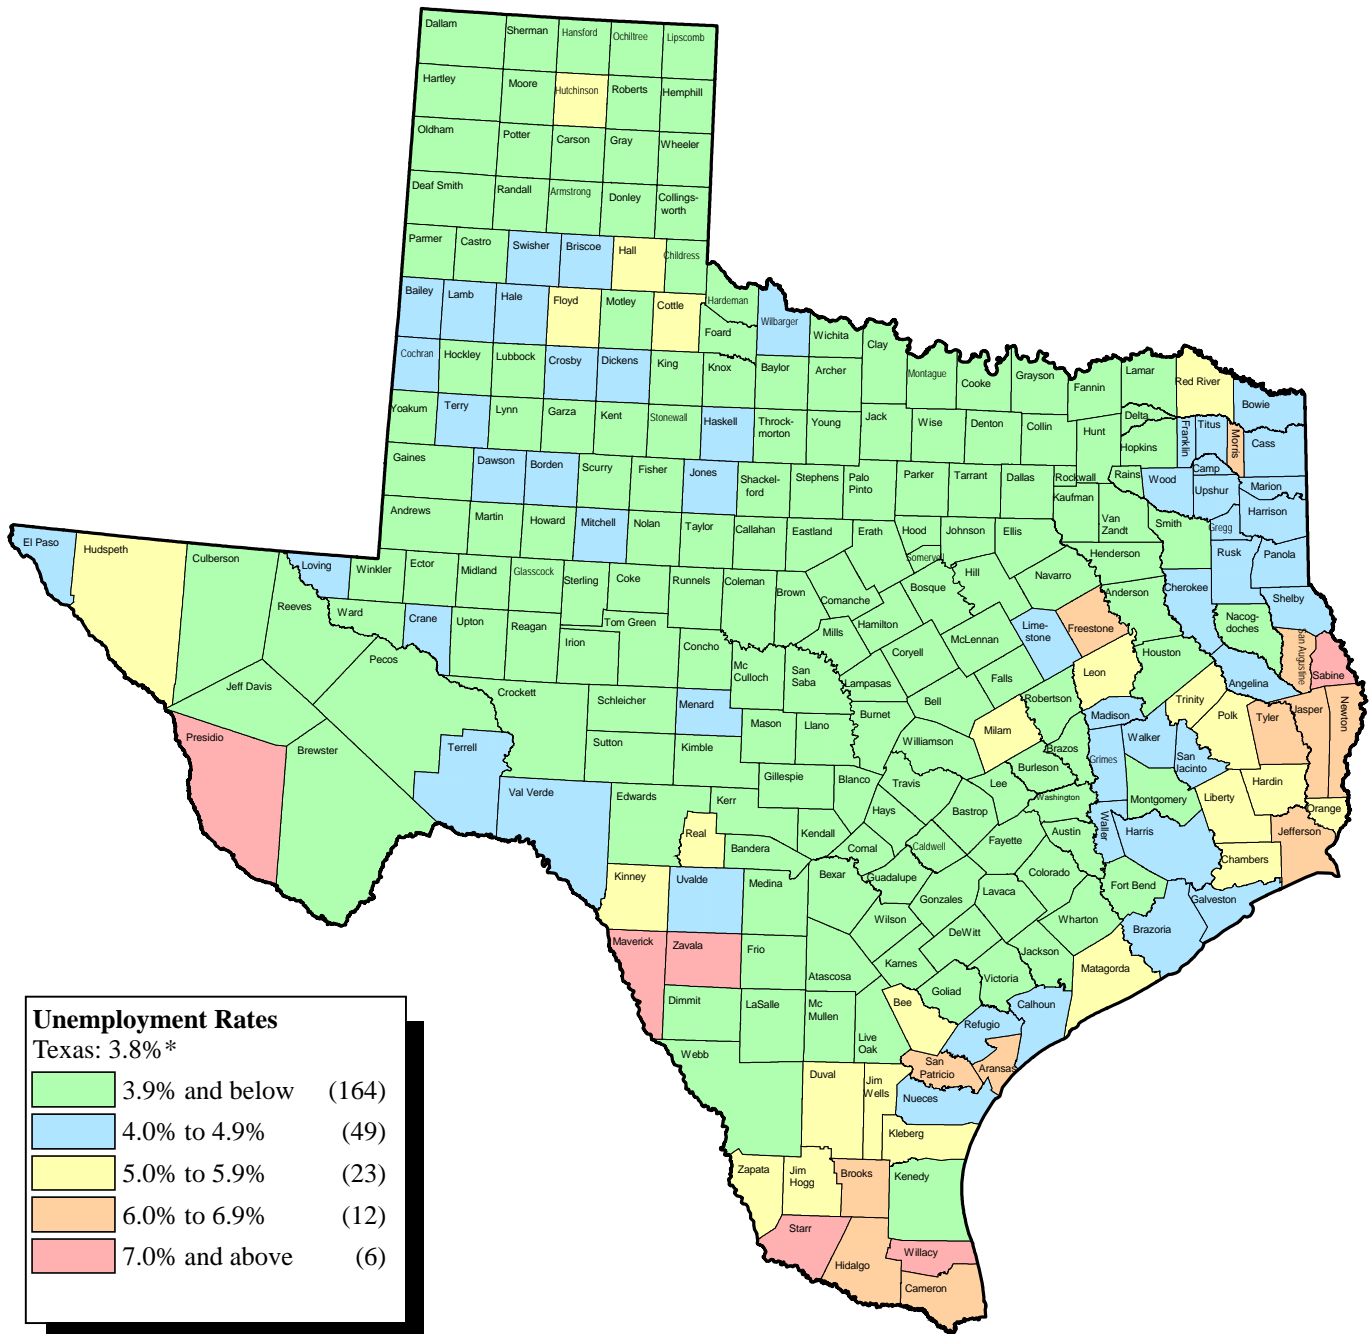

Unemployment Rates by County

April 2018

Source: Local Area Unemployment Statistics (LAUS) Program *Not Seasonally Adjusted
Prepared by the Labor Market and Career Information Department, TWC (5/18/2018)