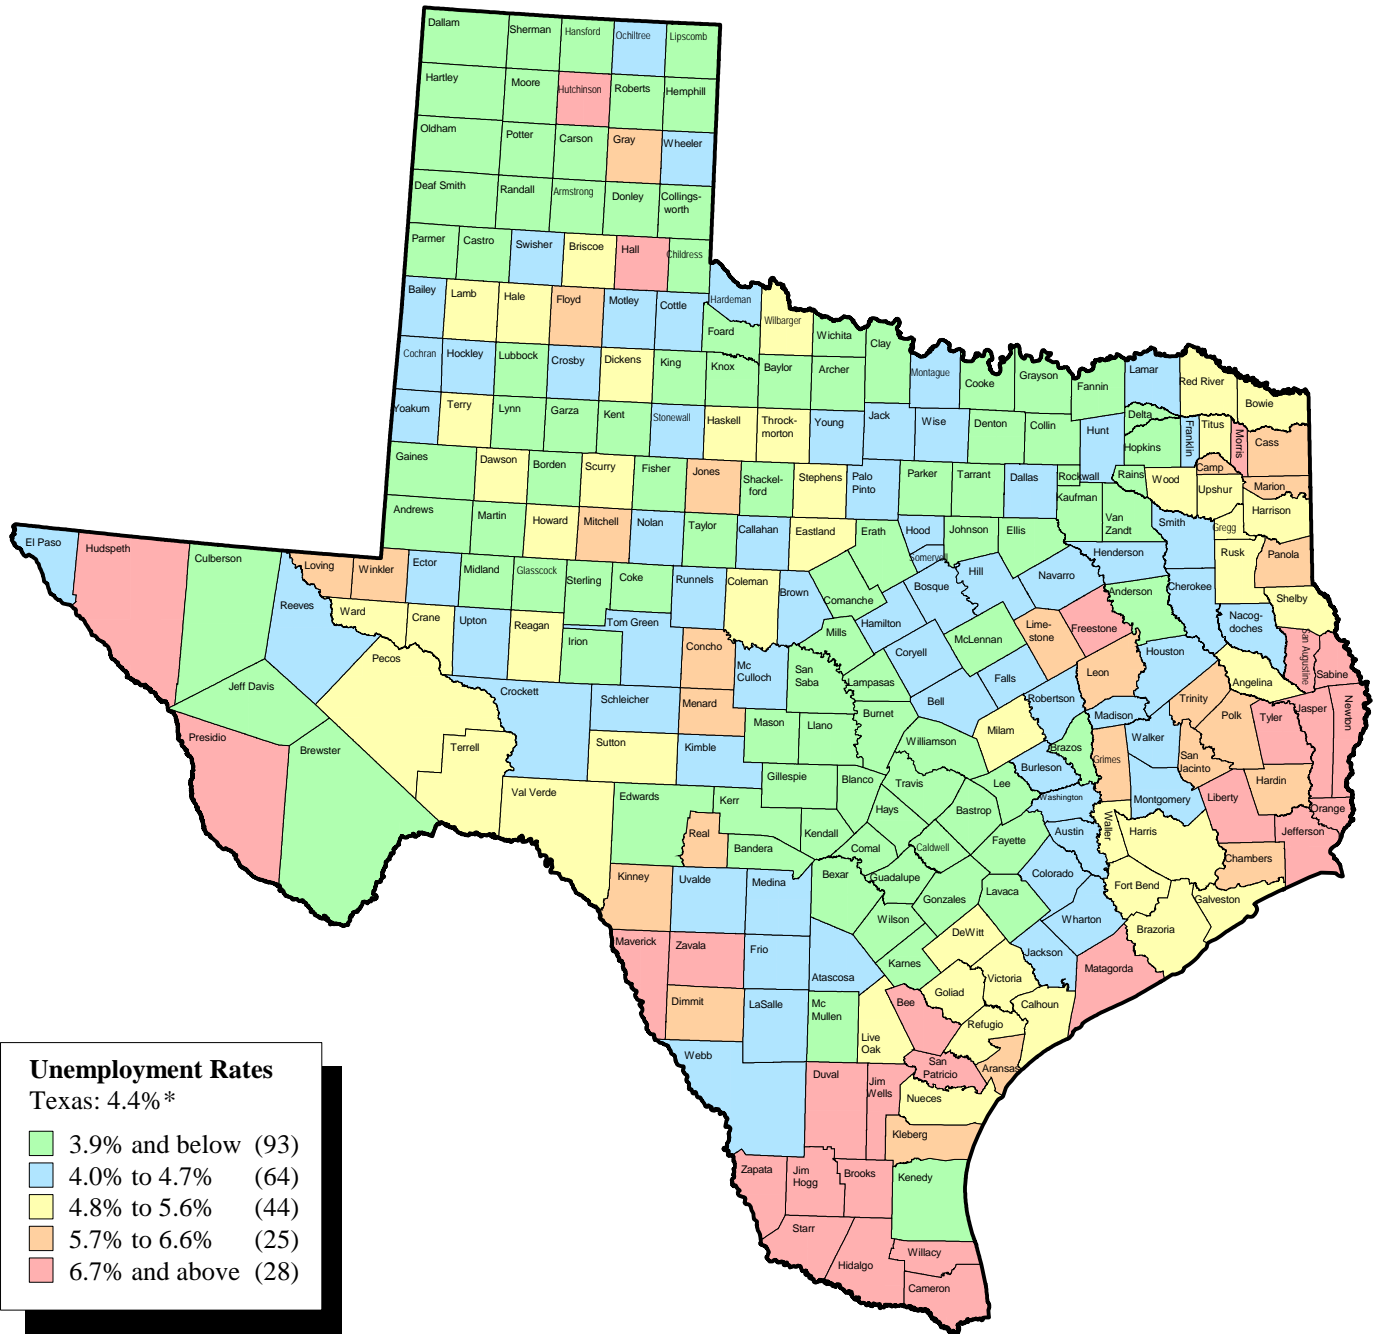

# Unemployment Rates by County

## May 2017

Source: Local Area Unemployment Statistics (LAUS) Program \*Not Seasonally Adjusted  
Prepared by the Labor Market and Career Information Department, TWC (06/16/2017)