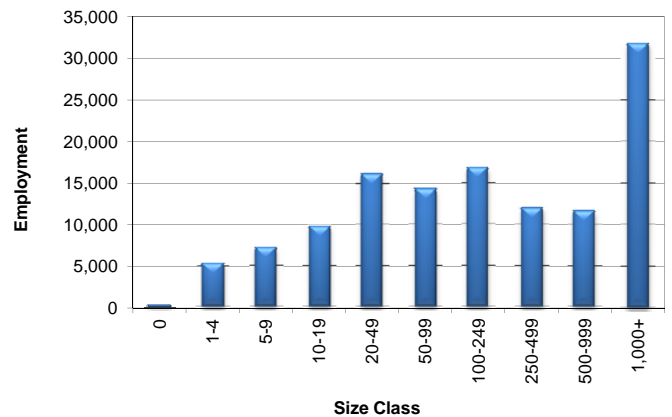

Size Class Employment Composition 2nd Quarter 2011

*Counties in WDA: Brazos, Burleson, Grimes, Leon, Madison, Robertson, & Washington