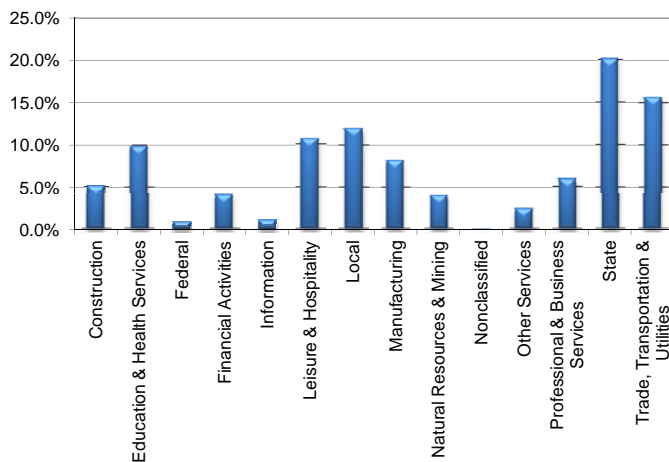

Brazos Valley WDA Industry Composition 2nd Quarter 2011

Total WDA Claims

	Dec-11	Nov-11	Dec-10	OTY
Initial	550	586	683	-133
Continued	2,283	2,538	2,790	-507
Continued Claims for the Week of the 12th				
Continued	972	988	1,141	-169

Texas Unemployment Insurance Claims Filed

	Dec-11	Nov-11	Dec-10	OTY
Initial	77,602	86,141	85,610	-8,008
Continued	758,066	785,704	880,919	-122,853
Continued Claims for the Week of the 12th				
Continued	188,851	170,215	208,598	-19,747

Brazos Valley WDA Average Weekly Wage

	Brazos Valley	WDA Qtr. Chg.	Texas
2nd Quarter 2011	$684.03	$14.81	$899.79
1st Quarter 2011	$669.22	WDA OTY Chg.	$944.37
2nd Quarter 2010	$657.80	$26.23	$863.86

NAICS Covered Employment Quarterly Data 2nd Quarter 2011

SUPER SECTOR	Employment	Change	
		Quarter	Year
Construction	6,477	247	-674
Education & Health Services	12,424	1	-385
Federal	1,096	-11	-694
Financial Activities	5,089	64	348
Information	1,381	26	136
Leisure & Hospitality	13,415	518	316
Local	15,102	89	146
Manufacturing	10,302	28	210
Natural Resources & Mining	5,072	178	449
Nonclassified	72	18	49
Other Services	3,012	24	10
Professional & Business Services	7,365	354	149
State	25,225	-773	-741
Trade, Transportation & Utilities	19,611	279	422
TOTAL	125,643	1,042	-259