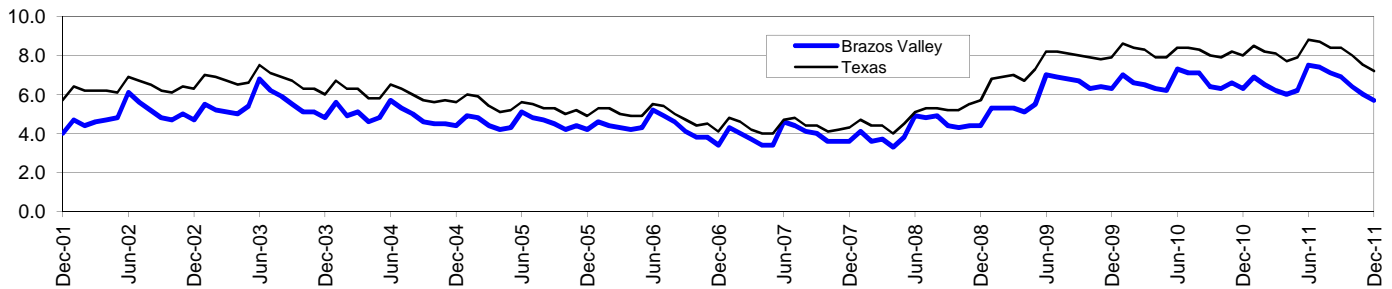

Brazos Valley Workforce Development Area*

December 2011

Brazos Valley WDA					Texas				
	CLF	Employed	Unemployed	Rate		CLF	Employed	Unemployed	Rate
Dec-11	157,812	148,754	9,058	5.7	Dec-11	12,347,293	11,454,681	892,612	7.2
Nov-11	158,979	149,506	9,473	6.0	Nov-11	12,344,361	11,423,647	920,714	7.5
Dec-10	159,739	149,665	10,074	6.3	Dec-10	12,191,581	11,215,647	975,934	8.0

Historical Unemployment Rates