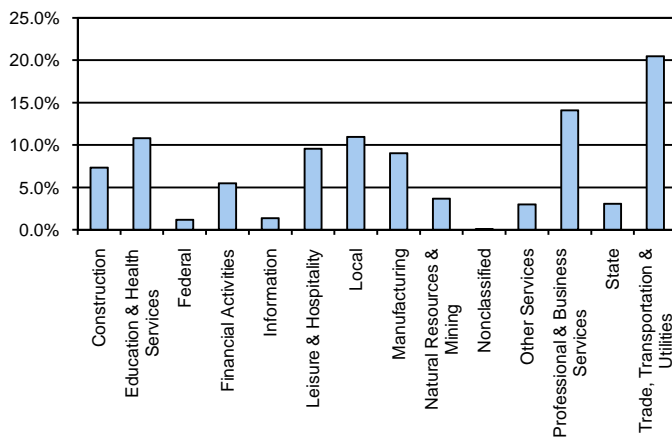

Gulf Coast Workforce Development Area*

December 2009

Gulf Coast WDA					Texas				
	CLF	Employed	Unemployed	Rate		CLF	Employed	Unemployed	Rate
Dec-09	2,908,710	2,666,151	242,559	8.3	Dec-09	12,078,674	11,115,658	963,016	8.0
Nov-09	2,911,459	2,672,520	238,939	8.2	Nov-09	12,101,184	11,148,871	952,313	7.9
Dec-08	2,870,151	2,710,698	159,453	5.6	Dec-08	11,788,631	11,120,773	667,858	5.7

Historical Unemployment Rates

Gulf Coast WDA Industry Composition 2nd Quarter 2009

Total WDA Claims

	Dec-09	Nov-09	Dec-08	OTY
Initial	22,283	22,708	21,567	716
Continued	132,709	134,401	116,673	16,036
Continued Claims for the Week of the 12th				
Continued	55,072	55,339	35,434	19,638