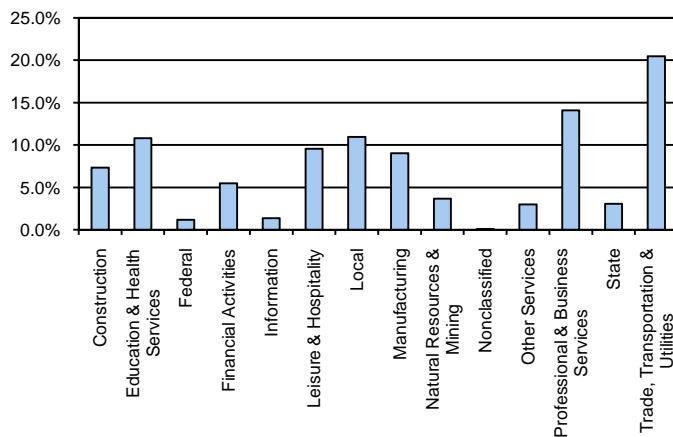

Gulf Coast Workforce Development Area*

October 2009

Gulf Coast WDA					Texas				
	CLF	Employed	Unemployed	Rate		CLF	Employed	Unemployed	Rate
Oct-09	2,910,553	2,664,681	245,872	8.4	Oct-09	12,073,194	11,090,182	983,012	8.1
Sep-09	2,904,933	2,658,130	246,803	8.5	Sep-09	12,067,792	11,073,013	994,779	8.2
Oct-08	2,874,629	2,724,573	150,056	5.2	Oct-08	11,812,192	11,200,329	611,863	5.2

Historical Unemployment Rates

Gulf Coast WDA Industry Composition 2nd Quarter 2009

Total WDA Claims

	Oct-09	Sep-09	Oct-08	OTY
Initial	25,834	24,720	37,664	-11,830
Continued	121,479	138,267	110,414	11,065
Continued Claims for the Week of the 12th				
Continued	55,440	58,809	30,122	25,318