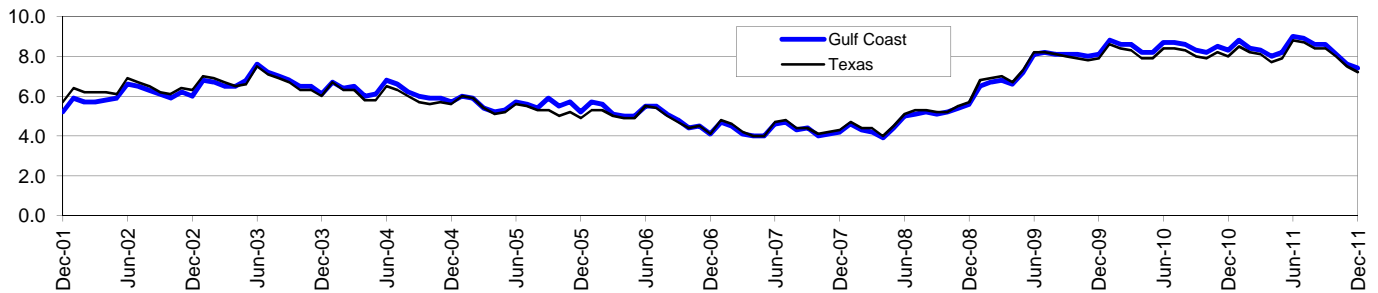

Gulf Coast Workforce Development Area*

December 2011

Gulf Coast WDA					Texas				
	CLF	Employed	Unemployed	Rate		CLF	Employed	Unemployed	Rate
Dec-11	3,053,749	2,829,103	224,646	7.4	Dec-11	12,347,293	11,454,681	892,612	7.2
Nov-11	3,051,836	2,820,954	230,882	7.6	Nov-11	12,344,361	11,423,647	920,714	7.5
Dec-10	2,984,715	2,738,028	246,687	8.3	Dec-10	12,191,581	11,215,647	975,934	8.0

Historical Unemployment Rates

Gulf Coast WDA Industry Composition 2nd Quarter 2011

Total WDA Claims

	Dec-11	Nov-11	Dec-10	OTY
Initial	17,037	20,234	19,879	-2,842
Continued	76,104	82,055	90,517	-14,413
Continued Claims for the Week of the 12th				
Continued	37,161	36,385	42,275	-5,114

Texas Unemployment Insurance Claims Filed

	Dec-11	Nov-11	Dec-10	OTY
Initial	77,602	86,141	85,610	-8,008
Continued	758,066	785,704	880,919	-122,853
Continued Claims for the Week of the 12th				
Continued	188,851	170,215	208,598	-19,747