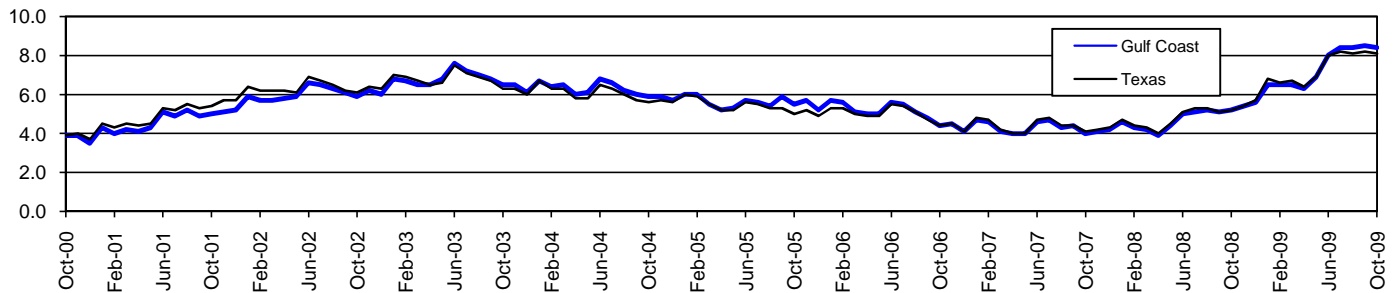

Gulf Coast Workforce Development Area*

October 2009

Gulf Coast WDA					Texas				
	CLF	Employed	Unemployed	Rate		CLF	Employed	Unemployed	Rate
Oct-09	2,910,553	2,664,681	245,872	8.4	Oct-09	12,073,194	11,090,182	983,012	8.1
Sep-09	2,904,933	2,658,130	246,803	8.5	Sep-09	12,067,792	11,073,013	994,779	8.2
Oct-08	2,874,629	2,724,573	150,056	5.2	Oct-08	11,812,192	11,200,329	611,863	5.2

Historical Unemployment Rates

Gulf Coast WDA Industry Composition 2nd Quarter 2009

Total WDA Claims

	Oct-09	Sep-09	Oct-08	OTY
Initial	25,834	24,720	37,664	-11,830
Continued	121,479	138,267	110,414	11,065
Continued Claims for the Week of the 12th				
Continued	55,440	58,809	30,122	25,318