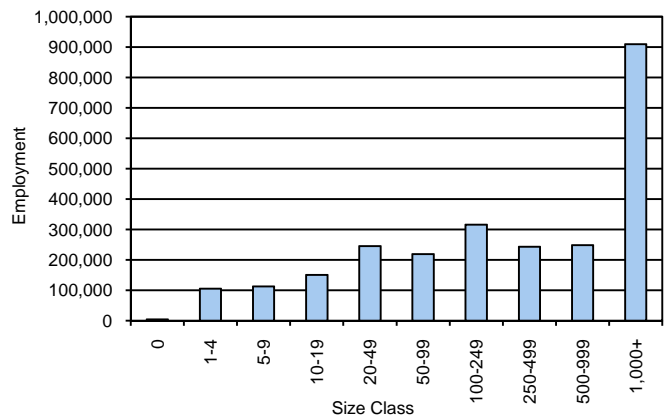

Size Class Employment Composition 2nd Quarter 2009

*Counties in WDA: Austin, Brazoria, Chambers, Colorado, Fort Bend, Galveston, Harris, Liberty, Matagorda, Montgomery, Walker, Waller, & Wharton

Available at <http://www.tracer2.com/>