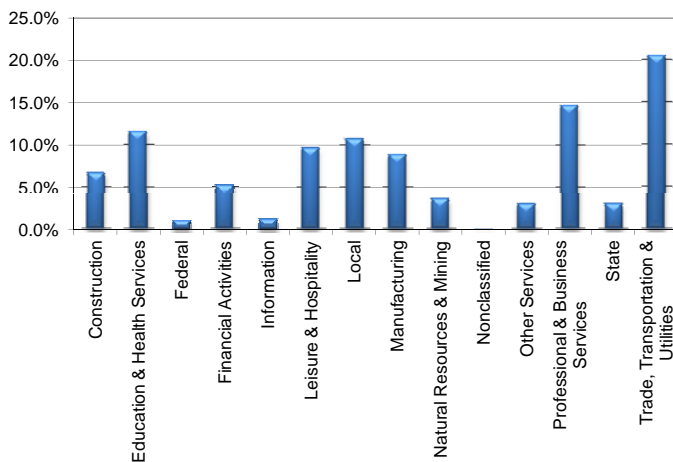

Gulf Coast Workforce Development Area*

December 2011

Gulf Coast WDA					Texas				
	CLF	Employed	Unemployed	Rate		CLF	Employed	Unemployed	Rate
Dec-11	3,053,749	2,829,103	224,646	7.4	Dec-11	12,347,293	11,454,681	892,612	7.2
Nov-11	3,051,836	2,820,954	230,882	7.6	Nov-11	12,344,361	11,423,647	920,714	7.5
Dec-10	2,984,715	2,738,028	246,687	8.3	Dec-10	12,191,581	11,215,647	975,934	8.0

Historical Unemployment Rates

Gulf Coast WDA Industry Composition 2nd Quarter 2011

Total WDA Claims

	Dec-11	Nov-11	Dec-10	OTY
Initial	17,037	20,234	19,879	-2,842
Continued	76,104	82,055	90,517	-14,413
Continued Claims for the Week of the 12th				
Continued	37,161	36,385	42,275	-5,114

Texas Unemployment Insurance Claims Filed

	Dec-11	Nov-11	Dec-10	OTY
Initial	77,602	86,141	85,610	-8,008
Continued	758,066	785,704	880,919	-122,853
Continued Claims for the Week of the 12th				
Continued	188,851	170,215	208,598	-19,747