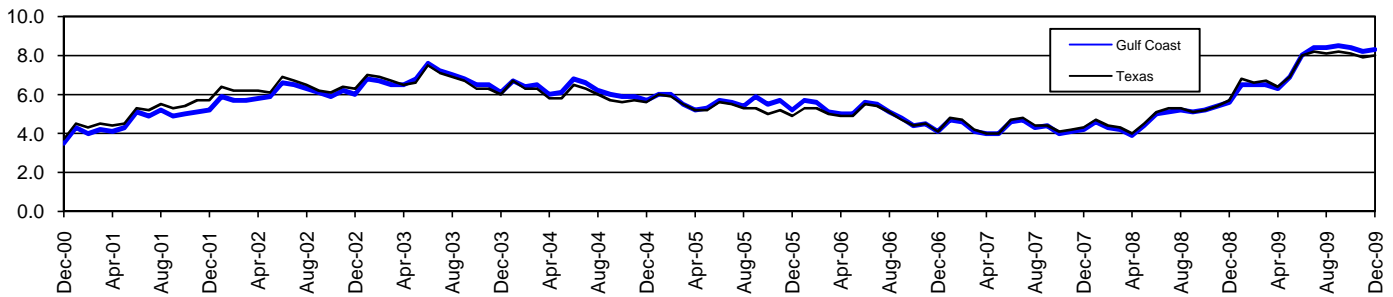

Gulf Coast Workforce Development Area*

December 2009

Gulf Coast WDA					Texas				
	CLF	Employed	Unemployed	Rate		CLF	Employed	Unemployed	Rate
Dec-09	2,908,710	2,666,151	242,559	8.3	Dec-09	12,078,674	11,115,658	963,016	8.0
Nov-09	2,911,459	2,672,520	238,939	8.2	Nov-09	12,101,184	11,148,871	952,313	7.9
Dec-08	2,870,151	2,710,698	159,453	5.6	Dec-08	11,788,631	11,120,773	667,858	5.7

Historical Unemployment Rates

Gulf Coast WDA Industry Composition 2nd Quarter 2009

Total WDA Claims

	Dec-09	Nov-09	Dec-08	OTY
Initial	22,283	22,708	21,567	716
Continued	132,709	134,401	116,673	16,036
Continued Claims for the Week of the 12th				
Continued	55,072	55,339	35,434	19,638