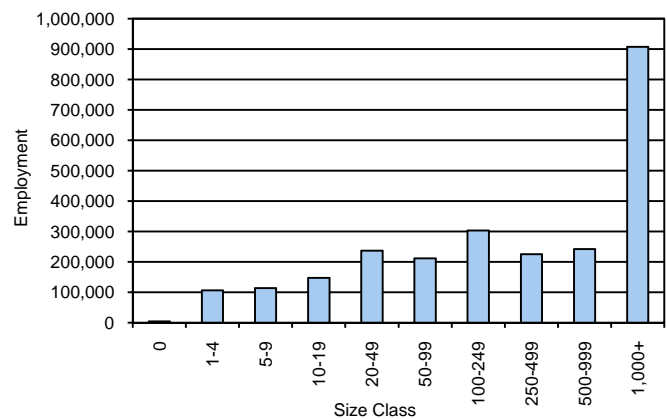

Size Class Employment Composition 1st Quarter 2010

*Counties in WDA: Austin, Brazoria, Chambers, Colorado, Fort Bend, Galveston, Harris, Liberty, Matagorda, Montgomery, Walker, Waller, & Wharton