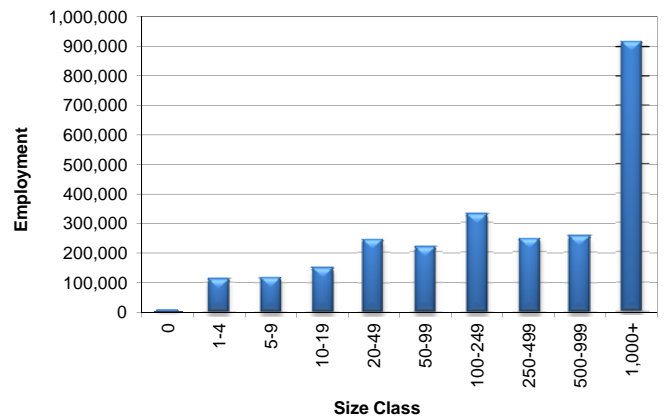

Size Class Employment Composition 2nd Quarter 2011

*Counties in WDA: Austin, Brazoria, Chambers, Colorado, Fort Bend, Galveston, Harris, Liberty, Matagorda, Montgomery, Walker, Waller, & Wharton

Available at <http://www.tracer2.com/>