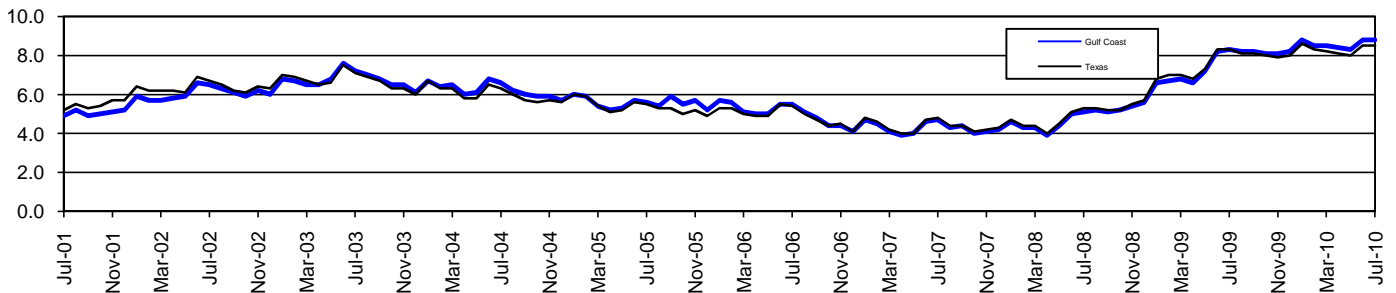

Gulf Coast Workforce Development Area*

July 2010

Gulf Coast WDA					Texas				
	CLF	Employed	Unemployed	Rate		CLF	Employed	Unemployed	Rate
Jul-10	2,972,948	2,711,281	261,667	8.8	Jul-10	12,206,414	11,168,290	1,038,124	8.5
Jun-10	2,960,773	2,699,408	261,365	8.8	Jun-10	12,176,656	11,136,577	1,040,079	8.5
Jul-09	2,959,089	2,714,599	244,490	8.3	Jul-09	12,063,064	11,063,872	999,192	8.3

Historical Unemployment Rates

Gulf Coast WDA Industry Composition 1st Quarter 2010

Total WDA Claims

	Jul-10	Jun-10	Jul-09	OTY
Initial	23,437	23,729	27,221	-3,784
Continued	103,648	108,819	148,447	-44,799
Continued Claims for the Week of the 12th				
Continued	1,129	1,017	1,214	-85

Texas Unemployment Insurance Claims Filed

	Jul-10	Jun-10	Jul-09	OTY
Initial	95,154	103,018	112,737	-17,583
Continued	991,661	994,447	1,340,360	-348,699
Continued Claims for the Week of the 12th				
Continued	241,794	221,742	313,647	-71,853