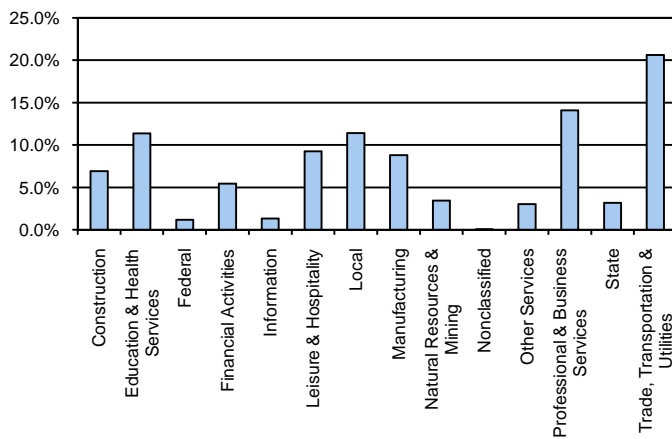

Gulf Coast Workforce Development Area*

July 2010

Gulf Coast WDA					Texas				
	CLF	Employed	Unemployed	Rate		CLF	Employed	Unemployed	Rate
Jul-10	2,972,948	2,711,281	261,667	8.8	Jul-10	12,206,414	11,168,290	1,038,124	8.5
Jun-10	2,960,773	2,699,408	261,365	8.8	Jun-10	12,176,656	11,136,577	1,040,079	8.5
Jul-09	2,959,089	2,714,599	244,490	8.3	Jul-09	12,063,064	11,063,872	999,192	8.3

Historical Unemployment Rates

Gulf Coast WDA Industry Composition 1st Quarter 2010

Total WDA Claims

	Jul-10	Jun-10	Jul-09	OTY
Initial	23,437	23,729	27,221	-3,784
Continued	103,648	108,819	148,447	-44,799
Continued Claims for the Week of the 12th				
Continued	1,129	1,017	1,214	-85

Texas Unemployment Insurance Claims Filed

	Jul-10	Jun-10	Jul-09	OTY
Initial	95,154	103,018	112,737	-17,583
Continued	991,661	994,447	1,340,360	-348,699
Continued Claims for the Week of the 12th				
Continued	241,794	221,742	313,647	-71,853