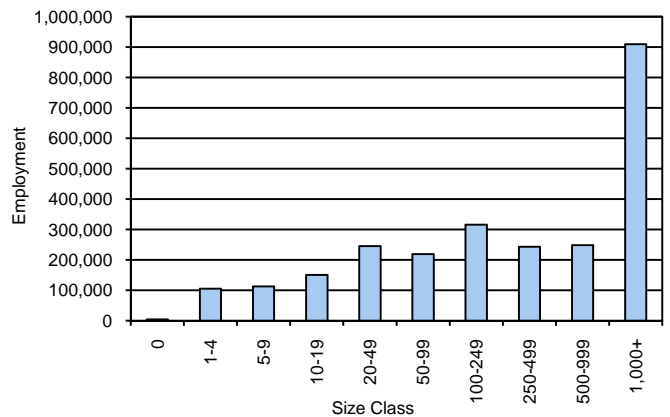

Size Class Employment Composition 2nd Quarter 2009

*Counties in WDA: Austin, Brazoria, Chambers, Colorado, Fort Bend, Galveston, Harris, Liberty, Matagorda, Montgomery, Walker, Waller, & Wharton

Available at <http://www.tracer2.com/>