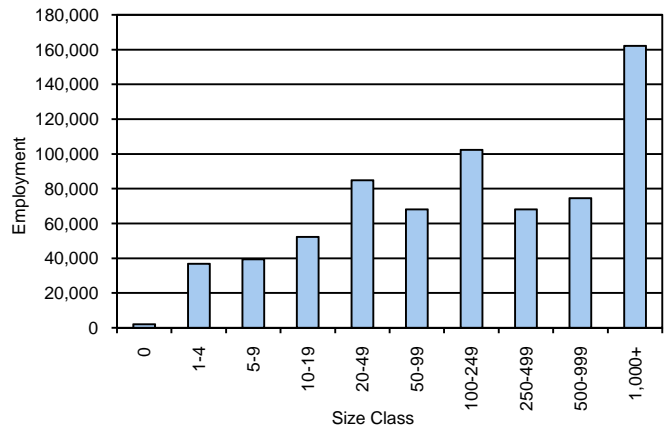

Size Class Employment Composition 3rd Quarter 2009

*Counties in WDA: Collin, Denton, Ellis, Erath, Hood, Hunt, Johnson, Kaufman, Navarro, Palo Pinto, Parker, Rockwall, Somervell, & Wise