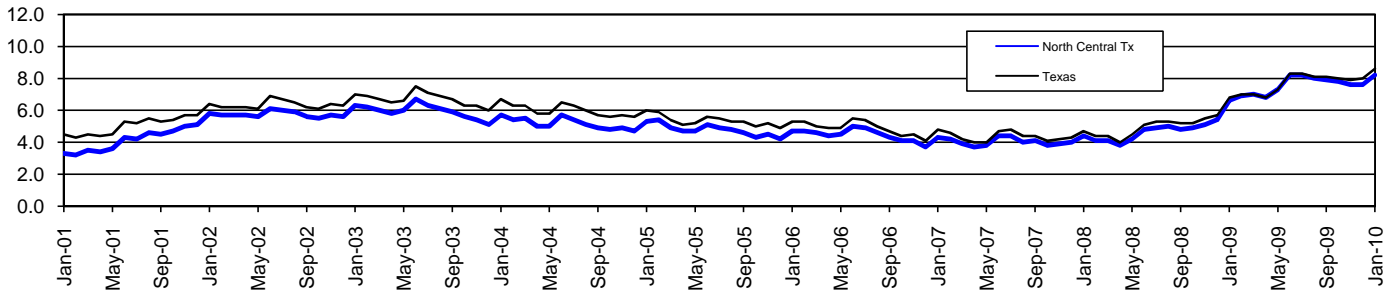

North Central Texas Workforce Development Area*

January 2010

North Central Texas WDA					Texas				
	CLF	Employed	Unemployed	Rate		CLF	Employed	Unemployed	Rate
Jan-10	1,211,507	1,112,382	99,125	8.2	Jan-10	12,094,136	11,049,755	1,044,381	8.6
Dec-09	1,206,726	1,115,222	91,504	7.6	Dec-09	12,027,653	11,069,879	957,774	8.0
Jan-09	1,174,586	1,096,819	77,767	6.6	Jan-09	11,738,166	10,937,524	800,642	6.8

Historical Unemployment Rates

North Central Texas WDA Industry Composition 3rd Quarter 2009

Total WDA Claims

	Jan-10	Dec-09	Jan-09	OTY
Initial	9,326	7,760	10,779	-1,453
Continued	28,962	29,451	27,367	1,595
Continued Claims for the Week of the 12th				
Continued	17,234	17,509	16,044	1,190