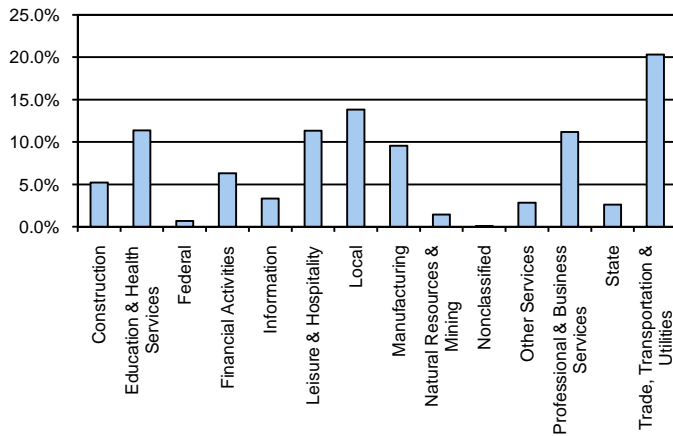

North Central Texas Workforce Development Area*

January 2010

North Central Texas WDA					Texas				
	CLF	Employed	Unemployed	Rate		CLF	Employed	Unemployed	Rate
Jan-10	1,211,507	1,112,382	99,125	8.2	Jan-10	12,094,136	11,049,755	1,044,381	8.6
Dec-09	1,206,726	1,115,222	91,504	7.6	Dec-09	12,027,653	11,069,879	957,774	8.0
Jan-09	1,174,586	1,096,819	77,767	6.6	Jan-09	11,738,166	10,937,524	800,642	6.8

Historical Unemployment Rates

North Central Texas WDA Industry Composition 3rd Quarter 2009

Total WDA Claims

	Jan-10	Dec-09	Jan-09	OTY
Initial	9,326	7,760	10,779	-1,453
Continued	28,962	29,451	27,367	1,595
Continued Claims for the Week of the 12th				
Continued	17,234	17,509	16,044	1,190